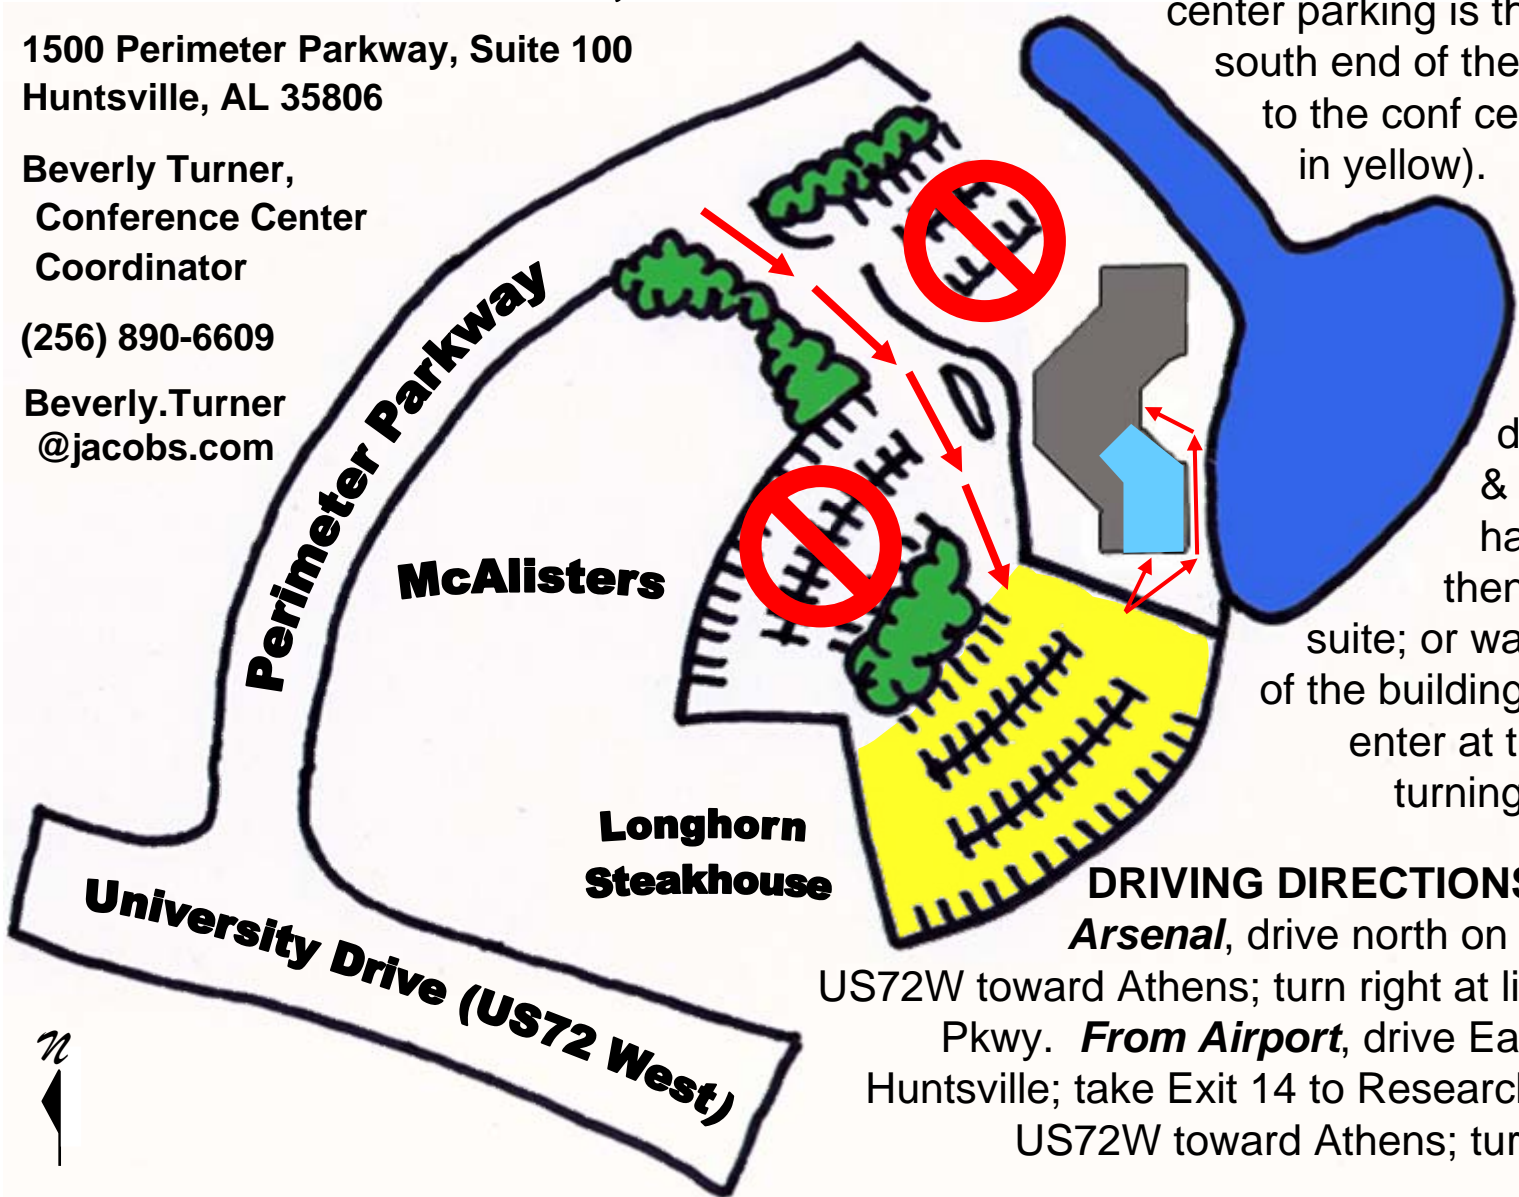

Jacobs Conference Center Location & Parking

1500 Perimeter Parkway, Suite 100
Huntsville, AL 35806

Beverly Turner,
Conference Center
Coordinator

(256) 890-6609

Beverly.Turner
@jacobs.com

PARKING: Turn right into the 1500 Perimeter parking area; proceed past the turnaround to the south (rear) of the building; conference center parking is the large lot at the south end of the building (closest to the conf center, highlighted in yellow).

ENTRY: From the parking lot, enter at the south door to the building & proceed down the hallway to the foyer, then turn right into the suite; or walk around the rear of the building along the pond & enter at the patio entrance, turning left into the suite.

DRIVING DIRECTIONS: From *Redstone Arsenal*, drive north on Rideout Rd, exit at US72W toward Athens; turn right at light onto Perimeter Pkwy. **From Airport**, drive East On I-565 toward Huntsville; take Exit 14 to Research Park Blvd; exit at US72W toward Athens; turn right at light onto Perimeter Pkwy.